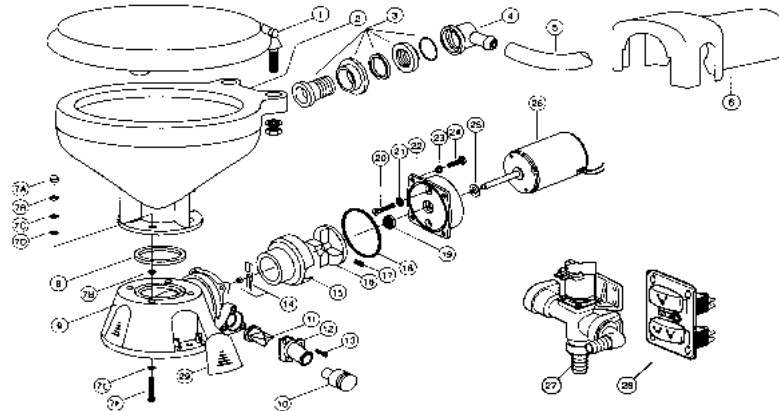

TOILET PARTS

PARTS LIST FOR QUIET FLUSH ELECTRIC TOILET SERIES # 37245

REPAIR KITS AVAILABLE

PART NO	DESCRIPTION
90197-0000	Service Kit
37072-0012	Motor/Pump Assembly, 12V
37072-0024	Motor/Pump Assembly, 24V

PARTS LIST

KEY	PART NO	DESCRIPTION	QTY PER TOILET
1	29097-1000	Seat & Cover, Compact Size	1
	29127-1000	Seat & Cover, Regular Size	1
2	29096-0000	Bowl, Compact Size	1
	29126-0000	Bowl, Regular Size	1
3	29048-0000	Intake Seal	1
4	29048-0000	Intake Elbow & O-Ring	1
5	29035-1031	Hose, 6 Ft.	1
6	37042-1000	Motor Cover	1
7		Bowl Install Hardware	1
7A		Nut Cap	4
7B		Hex Nut	4
7C	18753-0673	Washer, SS	4
7D		Washer, Plastic	4
7E		Hex Head Screw	4
8	44101-1000	O-Ring	1
9	37004-1000	Base Assembly	1
10	98023-0080	1" - 1-1/2" Adapter	1
11	44106-1000	Joker Valve	1
12	44107-1000	1" Discharge Port	1
13	96050-0568	Screw	3
14	37056-1000	Chopper Plate w/ Lock Nut	1
15	37014-0000	Macerator Housing	1
16	37006-0000	Centrifugal Impeller	1
17	91084-0320	Set Screw	1
18	43990-0066	O-Ring	1
19	1040-0000	Seal	1
20	91010-0144	Screw	2

KEY	PART NO	DESCRIPTION	QTY PER TOILET
21	35445-0000	Washer, Plastic	2
22	37043-1000	Seal Housing	1
23		Lock Washer, Stainless Steel	4
24	91027-0011	Screw	4
25	6342-0000	Slinger	1
26	18753-0554	Motor-12V	1
	18753-0555	Motor-24V	1
27		Solenoid & Siphon Breaker	
	37038-1012	12V	1
	37038-1024	24V	1
28	37047-2000	Switch Panel	1
29	31631-0092	Par-Max Pump, 12V	1
	31631-0094	Par-Max Pump, 24V	1

Call for pricing and availability.

**We appreciate
your business!**