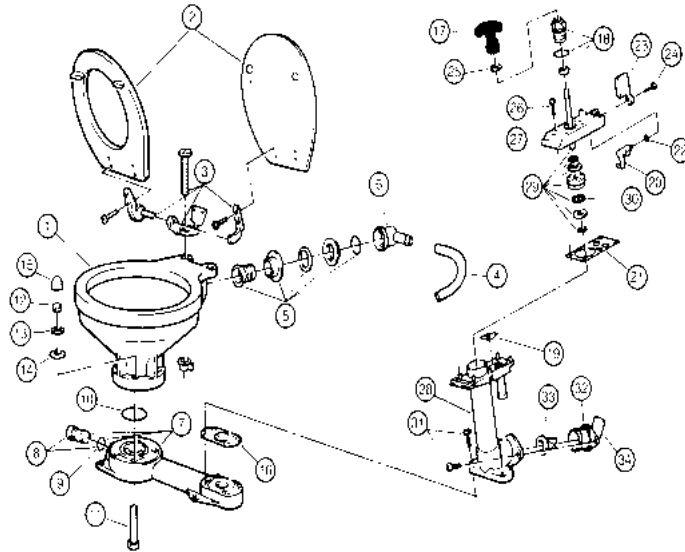

TOILET PARTS

PARTS LIST FOR 29090-SERIES

REPAIR KITS AVAILABLE

PART NO	KIT	DESCRIPTION
29045-2000	A	Major Service Kit, Pump
29040-3000	B	Pump Assembly (3000)
29094-2000	C	Valve Cover Assembly
29051-2000	D	Pump Cylinder Assembly
29047-0000	E	Bowl Installation Kit

PARTS LIST

KEY	PART NO.	DESCRIPTION	QTY. PER REPAIR KIT				
			A	B	C	D	E
1	29096-000	Bowl, compact					
	29126-0000	Bowl, regular					
		Seat, lid and hinge set					
2	29097-1000	Compact toilet					
	29127-1000	Regular toilet					
3	29098-1000	Hinge set (pair)					
4	29035-1000	Hose, compact toilet					
	29035-1001	Hose, regular toilet					
5	29048-0000	Intake seal +					
6		Intake elbow					
7	29041-1000	Base, plug + O-ring assembly					
8	29028-2000	Plug + O-ring assembly					
9		O-ring (plug)			1		
10		O-ring (bowl)					1
11		Bolt*					4
12		Nut*					4
13		Washer (stainless steel)*					4
14		Washer (nylon)*					4
15		Cap*			2		4
16	29043-0000	Base valve gasket	1	1			

KEY	PART NO.	DESCRIPTION	QTY. PER REPAIR KIT				
			A	B	C	D	E
17	29026-2000	Handle			1		
18	29044-0000	Seal assembly	1	1	1		
19		Top valve seat	1	1		1	
20		Cam			1	1	
21	29042-0000	Top valve gasket	1	1			
22		O-ring (flush lever)	1	1	1		
23		Flush control lever			1	1	
24		Screw (flush lever)	1	1	1		
25		Buffer			1	1	
26		Screw (flush lever)†	1	6	6		
27		Valve cover	1	1			
28		Pump cylinder			1		1
29	29046-0000	Piston, rod & O-ring assembly			1		
30	29017-1000	O-ring (piston)	1				
31		Screw (pump cylinder)†	1	2		2	
32	29091-0000	Discharge flange			1		1
33	29092-1000	Joker valve	1	1			1
34	29029-1000	Discharge elbow			1		1