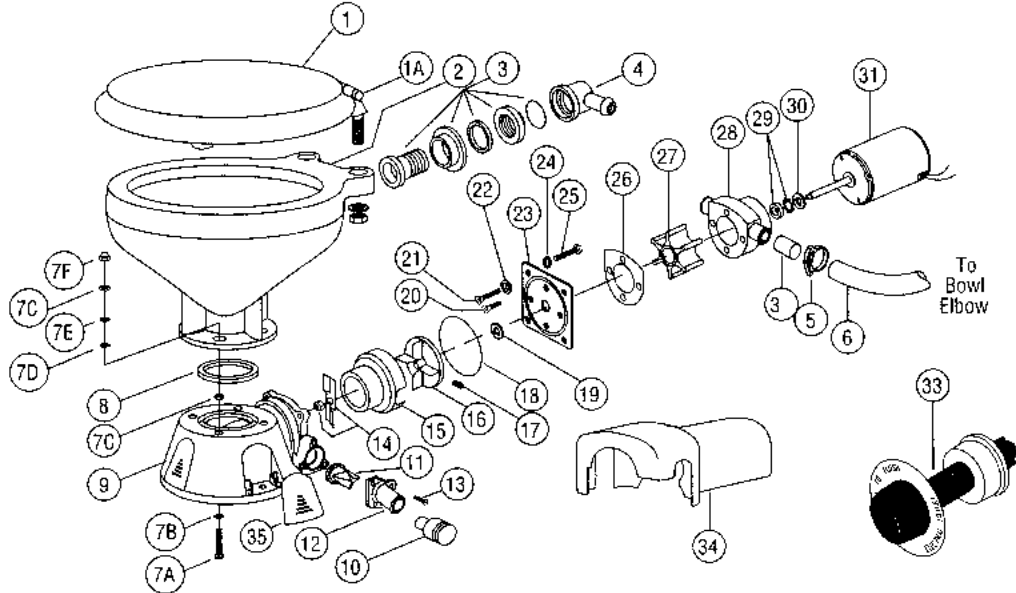

KEY	PART NO.	DESCRIPTION	QTY. PER REPAIR KIT				
			A	B	C	D	E
17	29026-2000	Handle			1		
18	29044-0000	Seal assembly	1	1	1		
19		Top valve seat	1	1		1	
20		Cam			1	1	
21	29042-0000	Top valve gasket	1	1			
22		O-ring (flush lever)	1	1	1		
23		Flush control lever			1	1	
24		Screw (flush lever)	1	1	1		
25		Buffer			1	1	
26		Screw (flush lever)†	1	6	6		
27		Valve cover	1	1			
28		Pump cylinder			1		1
29	29046-0000	Piston, rod & O-ring assembly			1		
30	29017-1000	O-ring (piston)	1				
31		Screw (pump cylinder)†	1	2		2	
32	29091-0000	Discharge flange			1		1
33	29092-1000	Joker valve	1	1			1
34	29029-1000	Discharge elbow			1		1

* Four per toilet.

† Six per toilet.

Call for pricing and availability.

TOILET PARTS

PARTS LIST FOR ELECTRIC TOILET SERIES # 37010

REPAIR KITS AVAILABLE

PART NO	KIT	DESCRIPTION
37040-0000	A	Service Kit
37004-1000	B	Base/Discharge Elbow Assembly
37041-0010		Motor/Pump Assembly, 12V
37041-0011	C	Motor/Pump Assembly, 24V
37041-0012		Motor/Pump Assembly, 32V

PARTS LIST

KEY	PART NO	DESCRIPTION	QTY. PER REPAIR KIT		
			A	B	C
1	18753-0437	Seat & Cover, Compact Size			
	18753-0438	Seat & Cover, Household Size			
1A	18753-0181	Hinge Only			
2	59127-7002	Bowl, Compact Size			
	18753-0060	Bowl, Household Size			
3	29048-0000	Bowl, Spud			
4		Intake Elbow & O-Ring			
5	18753-0044	Clamp			
6	29035-0001	Hose			
7		Bowl Install Hardware	1		
7A		Hex Head Screw			
7B		Washer, Plastic			
7C	18753-0472	Washer, SS			
7D		Hex Nut			
7E		Nut Cap			
8	37017-0000	Gasket	1	1	
9	37004-1000	Base Assembly		1	
10	98023-0080	1-1/2" Adapter			
11	44106-1000	Joker Valve	1	1	